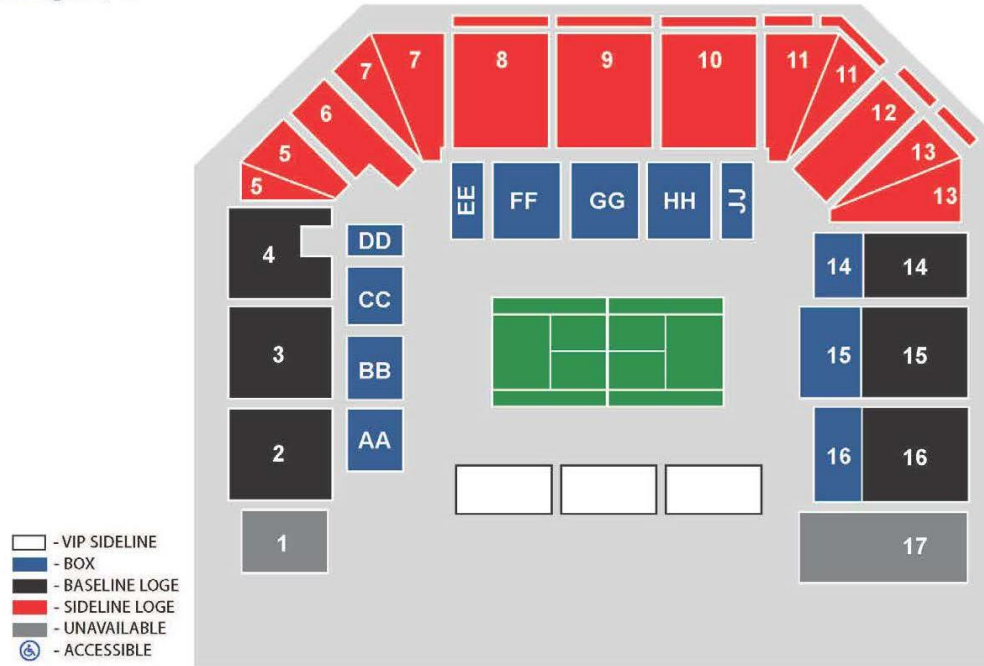

MARIA SHARAPOVA + FRIENDS

PRESENTED BY **PORSCHE**

TICKETS ON SALE NOW!!

Los Angeles Tennis Center

Los Angeles, CA

DAILY TICKETS					
DATE	START TIME	SIDELINE LOGE	BASELINE LOGE	CLICK HERE FOR DAILY TICKETS	
SATURDAY DECEMBER 12	12:00PM	\$50	\$75		
SUNDAY DECEMBER 13	12:00 PM	\$50	\$75		
BOX SEAT PACKAGES					
DATE	START TIME	ROW 1	ROW 2-4	ROW 5+	CLICK HERE FOR BOX SEAT PACKAGES
SATURDAY DECEMBER 12	12:00PM	\$400	\$325	\$250	
SUNDAY DECEMBER 13	12:00 PM				
*BOX SEAT PACKAGES INCLUDE A TICKET TO BOTH DAYS AND ONE (1) PARKING PASS PER PAIR OF SEATS					
VIP PACKAGES					
VIP PACKAGE		VVIP PACKAGE		CLICK HERE FOR VIP PACKAGES	
<ul style="list-style-type: none"> • Ticket to Saturday and Sunday tennis • Access to premium seat locations • VIP parking • Hospitality including complimentary Hors-d'oeuvres and beverages • Invitation to Saturday evening cocktail and comedy show 		<ul style="list-style-type: none"> • Ticket to Saturday and Sunday tennis • Row A court level seating • VIP parking • Hospitality including complimentary Hors-d'oeuvres and beverages • Invitation to Saturday evening cocktail and comedy show • Special meet and greet with Maria Sharapova and friends on Sunday 			
\$1,000		\$1,500			